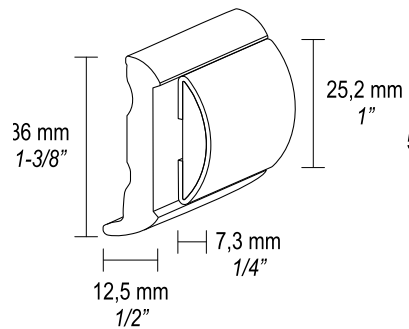

For installation on flat surfaces

For installation with deck joint

**WITHOUT LIP
SENZA DENTINO**

SPHAERA SLIM 25

SPHAERA SLIM 35

SPHAERA SLIM 50

**WITH LIP
CON DENTINO**

SPHÆRA 25