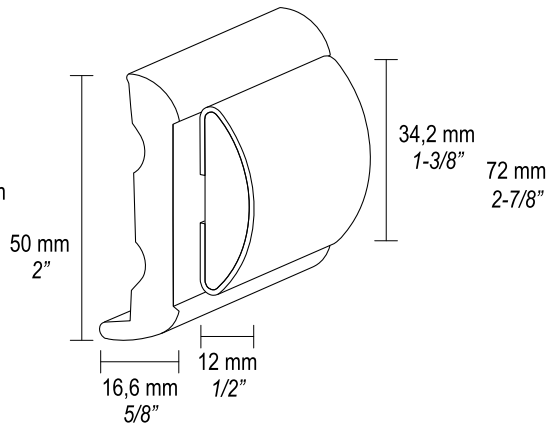

For installation on flat surfaces

For installation with deck joint

**WITHOUT LIP
SENZA DENTINO**

SPHAERA SLIM 25

SPHAERA SLIM 35

SPHAERA SLIM 50

**WITH LIP
CON DENTINO**

SPHÆRA 25

SPHÆRA 35

SPHÆRA 50