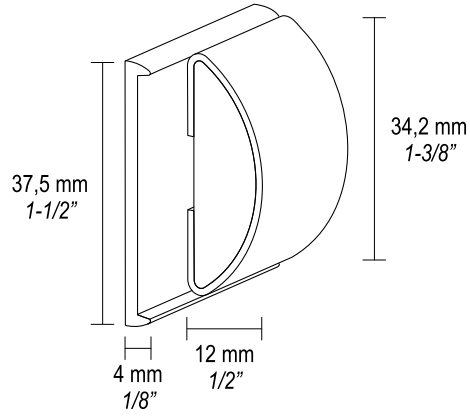

For installation on flat surfaces

For installation with deck joint

**WITHOUT LIP
SENZA DENTINO**

SPHAERA SLIM 25

SPHAERA SLIM 35

SPHAERA SLIM 50

**WITH LIP
CON DENTINO**

SPHÆRA 25