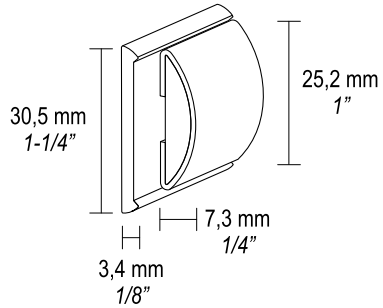

For installation on flat surfaces

For installation with deck joint

**WITHOUT LIP
SENZA DENTINO**

SPHAERA SLIM 25

SPHAERA SLIM 35

SPHAERA SLIM 50

**WITH LIP
CON DENTINO**

SPHÆRA 25