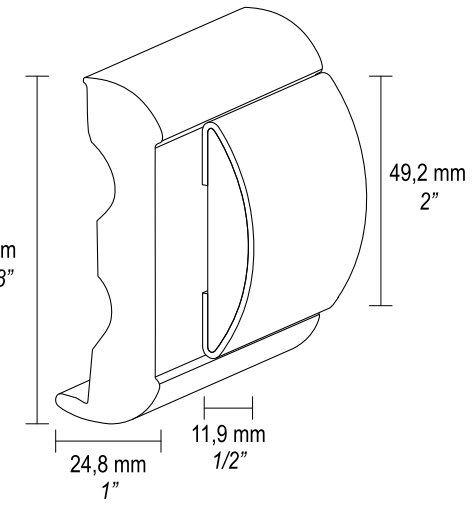

For installation on flat surfaces

For installation with deck joint

**WITHOUT LIP
SENZA DENTINO**

SPHAERA SLIM 25

SPHAERA SLIM 35

SPHAERA SLIM 50

**WITH LIP
CON DENTINO**

SPHÆRA 25

SPHÆRA 35

SPHÆRA 50