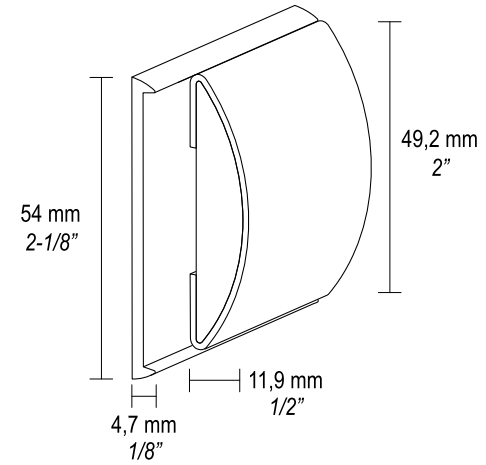

For installation on flat surfaces

For installation with deck joint

**WITHOUT LIP
SENZA DENTINO**

SPHAERA SLIM 25

SPHAERA SLIM 35

SPHAERA SLIM 50

**WITH LIP
CON DENTINO**

SPHÆRA 25